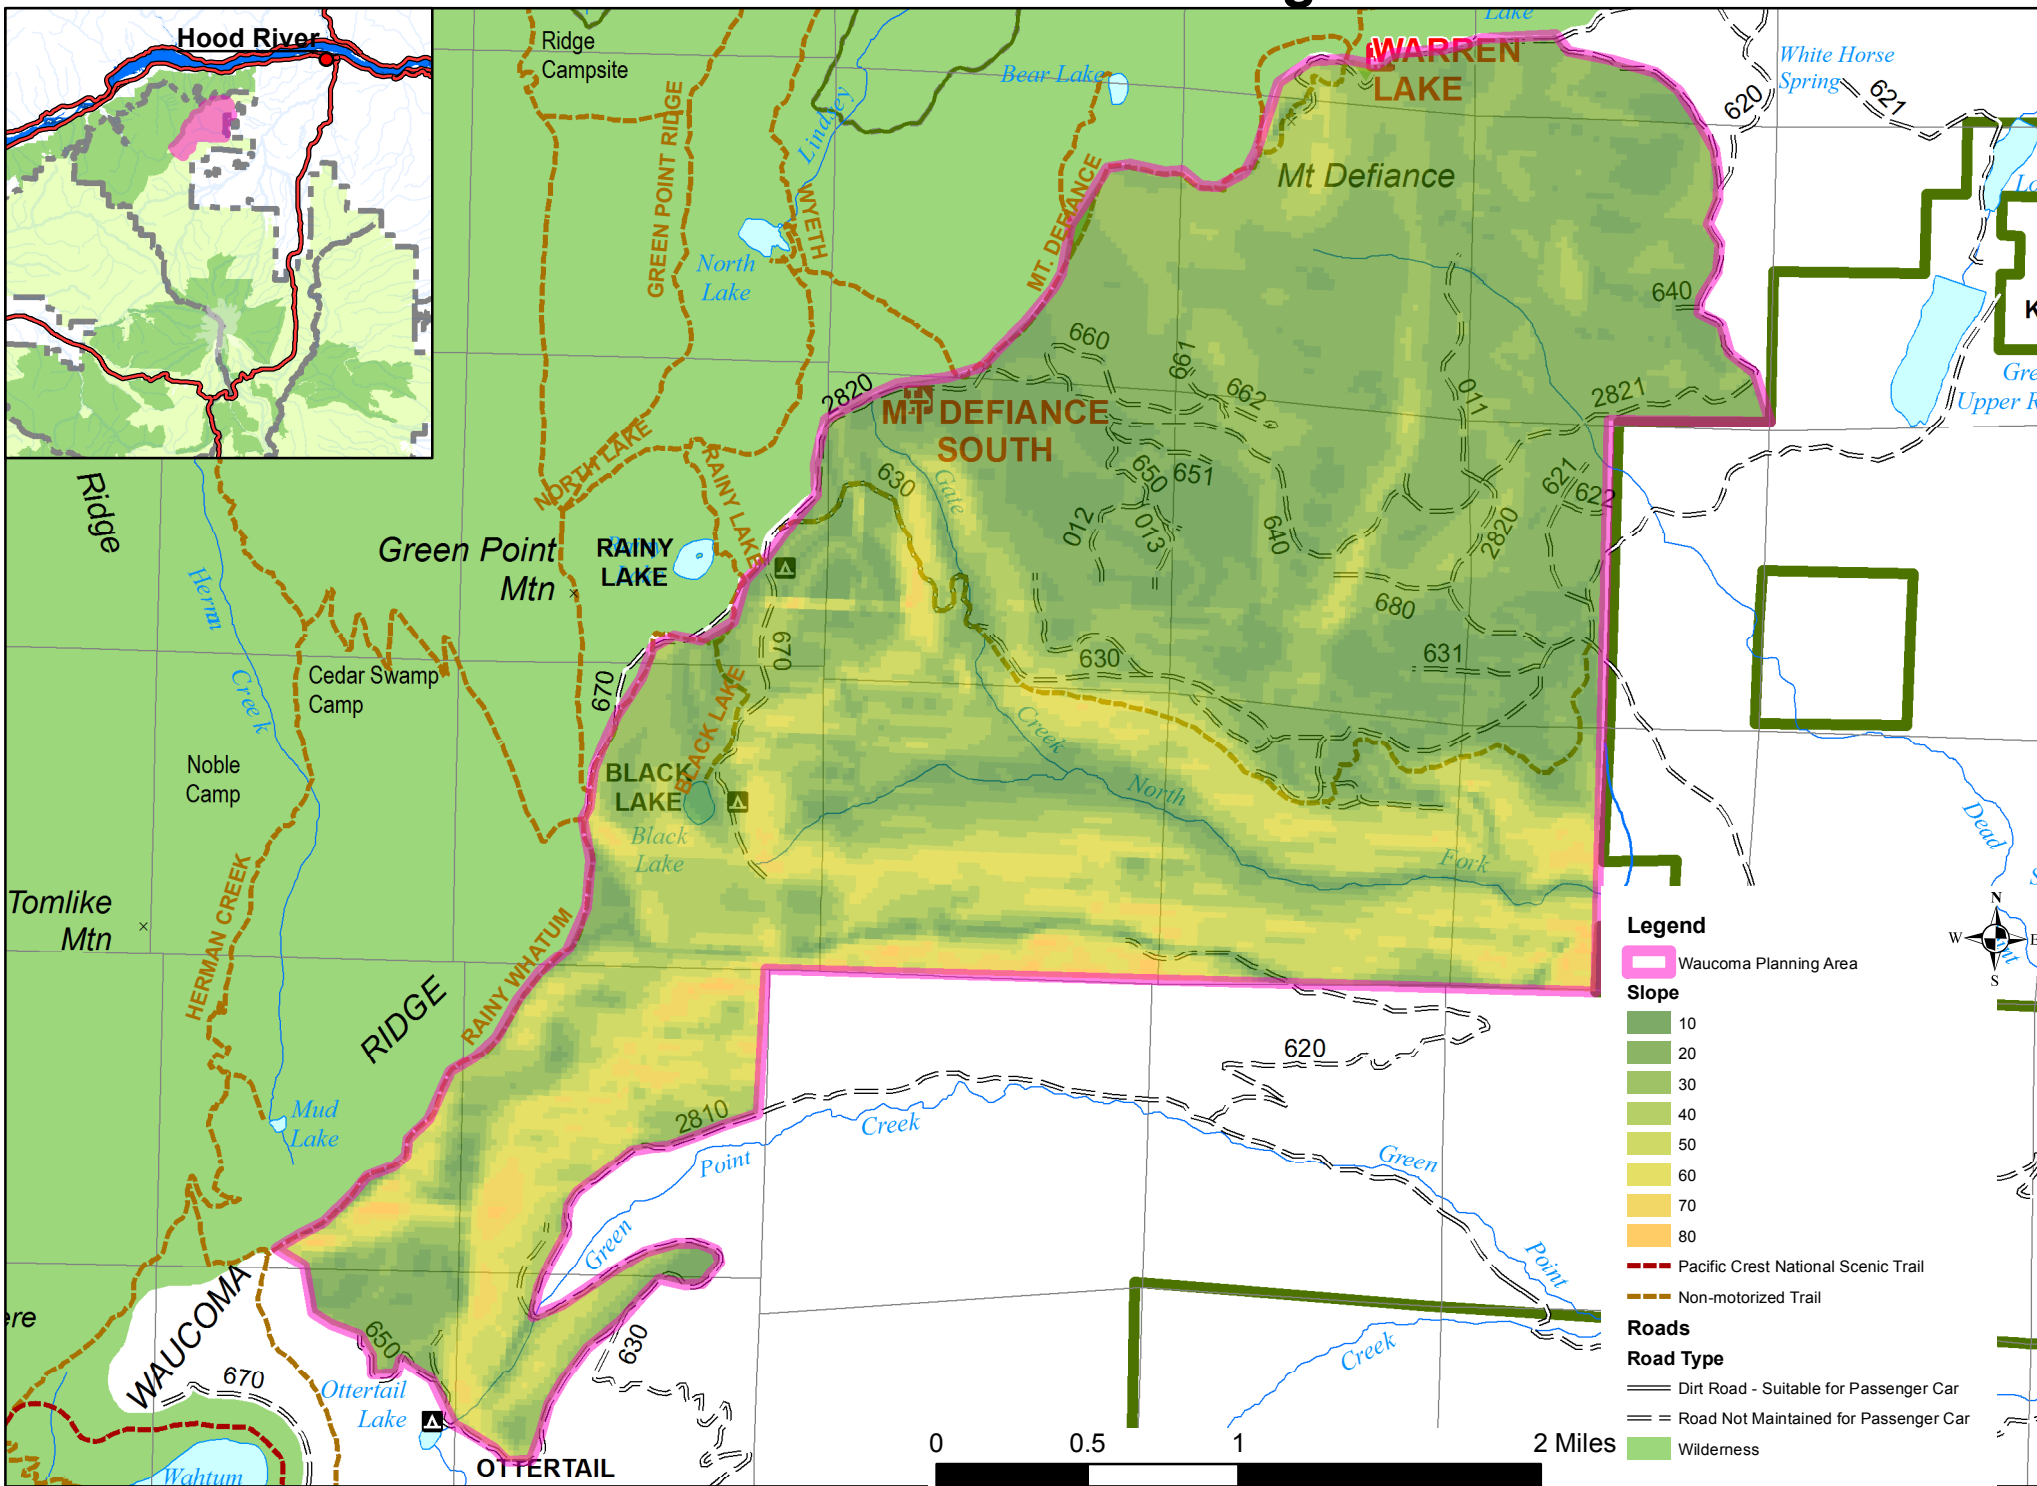

Waucoma Planning Area

- Legend**
- Waucoma Planning Area
 - Slope**
 - 10
 - 20
 - 30
 - 40
 - 50
 - 60
 - 70
 - 80
 - Pacific Crest National Scenic Trail
 - Non-motorized Trail
 - Roads**
 - Road Type**
 - Dirt Road - Suitable for Passenger Car
 - Road Not Maintained for Passenger Car
 - Wilderness