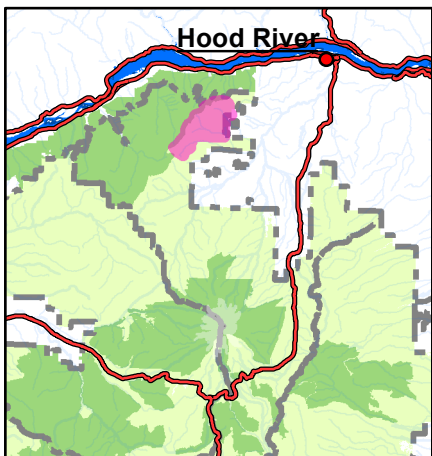

Waucoma Planning Area

- Legend**
- Waucoma Planning Area
 - Slope**
 - 10
 - 20
 - 30
 - 40
 - 50
 - 60
 - 70
 - 80
 - Pacific Crest National Scenic Trail
 - Non-motorized Trail
 - Roads**
 - Road Type**
 - Dirt Road - Suitable for Passenger Car
 - Road Not Maintained for Passenger Car
 - Wilderness